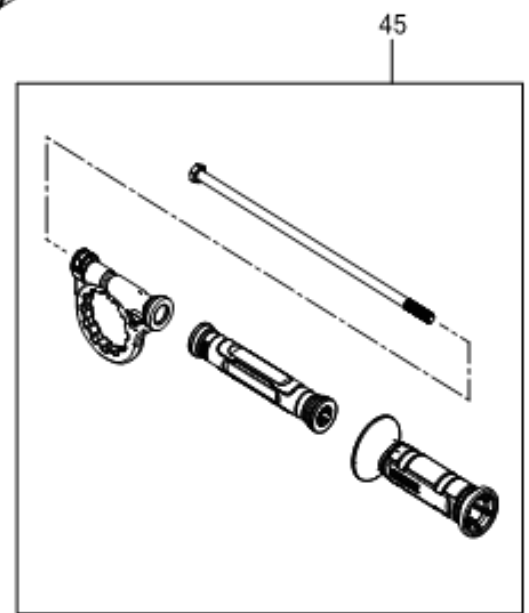

DCD1007NT CORDLESS DRILL 1

NOTES:

- ① TORQUE TO 18.0-19.0 Nm (159.3-168.2 IN-LBS .)
- ② TORQUE TO 1.2-1.6 Nm (10-14 IN-LBS .)
HOUSINGS TO BE HELD FIRMLY TOGETHER WHEN DRIVING THESE SCREWS. THESE SCREWS TO BE DRIVEN BEFORE HOUSING SCREWS.
- ③ TORQUE TO 0.6-0.8 Nm (5-7 IN-LBS.)
- ④ TORQUE TO 0.3 ±0.1 Nm (2.7 ±0.9 IN-LBS.)
- ⑤ TORQUE TO 0.9-1.13 Nm (8-10 IN-LBS .)
- ⑥ TORQUE TO 1.85-2.09 Nm (16.4-18.5 IN-LBS .)
- ⑦ TORQUE TO 1.13-1.35 Nm (10-11.95 IN-LBS.)

REFER TO PARTS LIST

- 862
- 861
- 871
- 866
- 51

Parts List DCD1007NT CORDLESS DRILL 1

Item	Part Number	Qty	Part Description	General Description	Other Info	Repair Inst	Markets
1	NA568824	1	SCREW			No	XJ
2	N568902	1	WASHER			No	XJ
3	N765979	1	CHUCK			No	XJ
4	NA412325	1	END CAP			No	XJ
5	NA127592	3	SCREW	M3 X 0.5, T10		No	XJ
6	NA612313	1	SPINDLE SA	SA OUTPUT SPINDLE		No	XJ
7	N165352	2	DETENT			No	XJ
8	NA117275	1	CLUTCH			No	XJ
9	NA068412	2	SPRING			No	XJ
10	NA151270	1	PIN			No	XJ
11	NA473520	1	SPRING	SPRING, RATCHET SEPA		No	XJ
12	NA485646	1	RATCHET			No	XJ
13	NA378595	1	SPRING	SPRING, RETURN		No	XJ
14	NA033307	1	CAM			No	XJ
15	NA029259	1	PCB			No	XJ
16	330019-52	4	SCREW			No	XJ
17	330041-37	1	PIN	PIN, 2 X 11.435		No	XJ
18	NA166102	1	GEARCASE			No	XJ
19	NA418764	1	BEARING BALL			No	XJ
20	N118088	3	SCREW			No	XJ
21	NA381271	1	WASHER			No	XJ
22	NA380722	1	LOCKING RING			No	XJ
23	NA425678	1	ANVIL			No	XJ
24	N862801	1	O RING			No	XJ
25	NA380705	5	PIN			No	XJ
26	N866170	1	GEAR	OUTPUT RING GEAR		No	XJ
27	NA612307	1	GEAR	SA OUPUT STAGE		No	XJ
28	NA612298	1	GEAR SA	SA FIRST STAGE		No	XJ
29	NA612290	1	SWITCH SA			No	XJ
30	NA202421	1	COVER			No	XJ
31	N281559	3	SCREW			No	XJ
32	N920350	1	SHUTTER			No	XJ