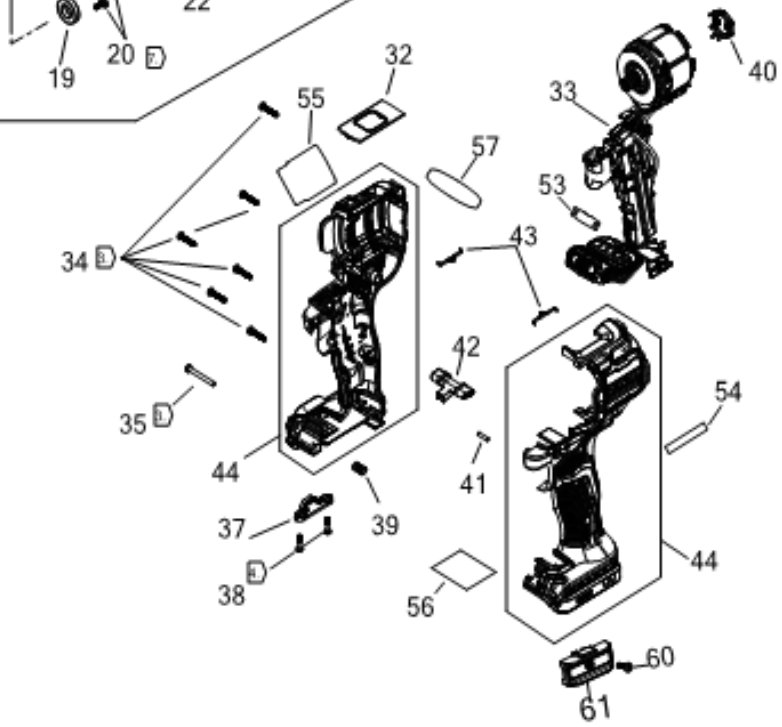

DCD1007NT CORDLESS DRILL 1

NOTES:

- ① TORQUE TO 18.0-19.0 Nm (159.3-168.2 IN-LBS .)
- ② TORQUE TO 1.2-1.6 Nm (10-14 IN-LBS .)
HOUSINGS TO BE HELD FIRMLY TOGETHER WHEN DRIVING THESE SCREWS. THESE SCREWS TO BE DRIVEN BEFORE HOUSING SCREWS.
- ③ TORQUE TO 0.6-0.8 Nm (5-7 IN-LBS.)
- ④ TORQUE TO 0.3 ±0.1 Nm (2.7 ±0.9 IN-LBS.)
- ⑤ TORQUE TO 0.9-1.13 Nm (8-10 IN-LBS .)
- ⑥ TORQUE TO 1.85-2.09 Nm (16.4-18.5 IN-LBS .)
- ⑦ TORQUE TO 1.13-1.35 Nm (10-11.95 IN-LBS.)

REFER TO PARTS LIST

- 862
- 861
- 871
- 866
- 51

Parts List DCD1007NT CORDLESS DRILL 1

Item	Part Number	Qty	Part Description	General Description	Other Info	Repair Inst	Markets
1	NA568824	1	SCREW			No	XJ
2	N568902	1	WASHER			No	XJ
3	N765979	1	CHUCK			No	XJ
4	NA412325	1	END CAP			No	XJ
5	NA127592	3	SCREW	M3 X 0.5, T10		No	XJ
6	NA612313	1	SPINDLE SA	SA OUTPUT SPINDLE		No	XJ
7	N165352	2	DETENT			No	XJ
8	NA117275	1	CLUTCH			No	XJ
9	NA068412	2	SPRING			No	XJ
10	NA151270	1	PIN			No	XJ
11	NA473520	1	SPRING	SPRING, RATCHET SEPA		No	XJ
12	NA485646	1	RATCHET			No	XJ
13	NA378595	1	SPRING	SPRING, RETURN		No	XJ
14	NA033307	1	CAM			No	XJ
15	NA029259	1	PCB			No	XJ
16	330019-52	4	SCREW			No	XJ
17	330041-37	1	PIN	PIN, 2 X 11.435		No	XJ
18	NA166102	1	GEARCASE			No	XJ
19	NA418764	1	BEARING BALL			No	XJ
20	N118088	3	SCREW			No	XJ
21	NA381271	1	WASHER			No	XJ
22	NA380722	1	LOCKING RING			No	XJ
23	NA425678	1	ANVIL			No	XJ
24	N862801	1	O RING			No	XJ
25	NA380705	5	PIN			No	XJ
26	N866170	1	GEAR	OUTPUT RING GEAR		No	XJ
27	NA612307	1	GEAR	SA OUPUT STAGE		No	XJ
28	NA612298	1	GEAR SA	SA FIRST STAGE		No	XJ
29	NA612290	1	SWITCH SA			No	XJ
30	NA202421	1	COVER			No	XJ
31	N281559	3	SCREW			No	XJ
32	N920350	1	SHUTTER			No	XJ