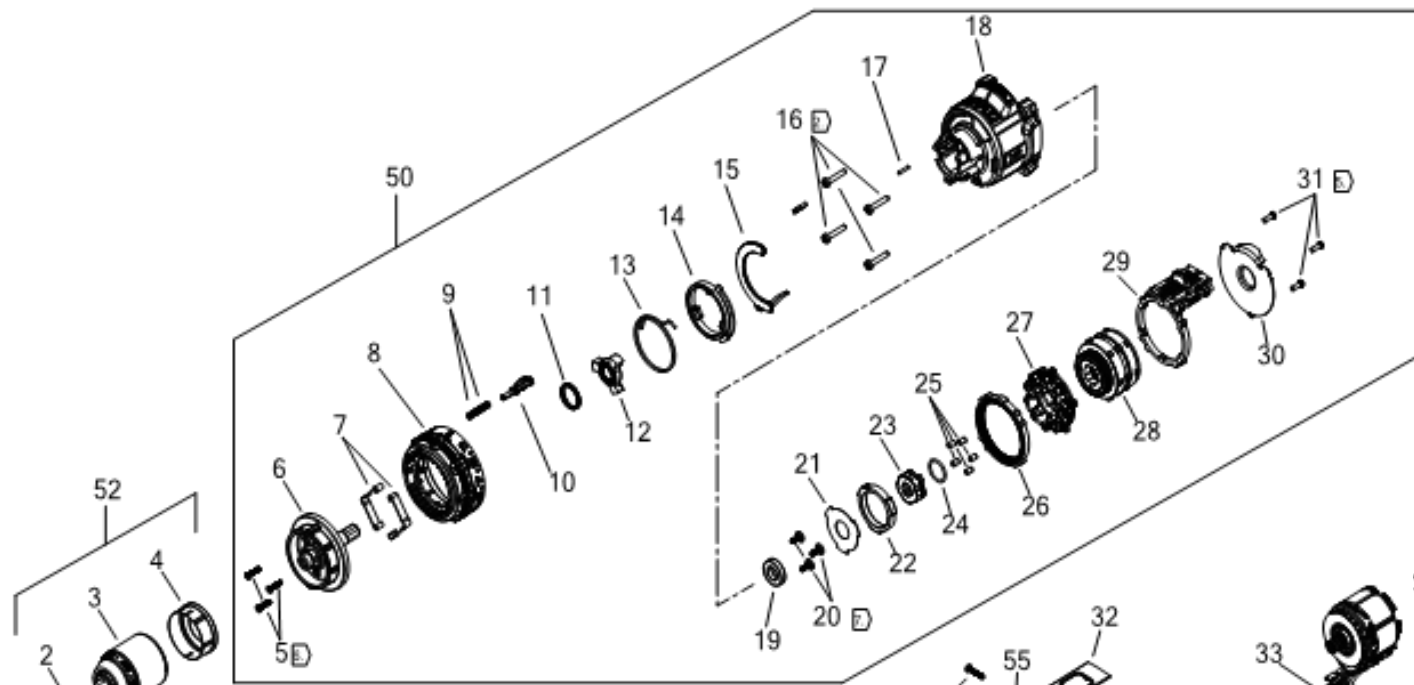

DCD1007NT CORDLESS DRILL 1

NOTES:

- ① TORQUE TO 18.0-19.0 Nm (159.3-168.2 IN-LBS .)
- ② TORQUE TO 1.2-1.6 Nm (10-14 IN-LBS .)
HOUSINGS TO BE HELD FIRMLY TOGETHER WHEN DRIVING THESE SCREWS. THESE SCREWS TO BE DRIVEN BEFORE HOUSING SCREWS.
- ③ TORQUE TO 0.6-0.8 Nm (5-7 IN-LBS.)
- ④ TORQUE TO 0.3 ±0.1 Nm (2.7 ±0.9 IN-LBS.)
- ⑤ TORQUE TO 0.9-1.13 Nm (8-10 IN-LBS .)
- ⑥ TORQUE TO 1.85-2.09 Nm (16.4-18.5 IN-LBS .)
- ⑦ TORQUE TO 1.13-1.35 Nm (10-11.95 IN-LBS.)

REFER TO PARTS LIST

- 862
- 861
- 871
- 866
- 51

Parts List DCD1007NT CORDLESS DRILL 1

Item	Part Number	Qty	Part Description	General Description	Other Info	Repair Inst	Markets
1	NA568824	1	SCREW			No	XJ
2	N568902	1	WASHER			No	XJ
3	N765979	1	CHUCK			No	XJ
4	NA412325	1	END CAP			No	XJ
5	NA127592	3	SCREW	M3 X 0.5, T10		No	XJ
6	NA612313	1	SPINDLE SA	SA OUTPUT SPINDLE		No	XJ
7	N165352	2	DETENT			No	XJ
8	NA117275	1	CLUTCH			No	XJ
9	NA068412	2	SPRING			No	XJ
10	NA151270	1	PIN			No	XJ
11	NA473520	1	SPRING	SPRING, RATCHET SEPA		No	XJ
12	NA485646	1	RATCHET			No	XJ
13	NA378595	1	SPRING	SPRING, RETURN		No	XJ
14	NA033307	1	CAM			No	XJ
15	NA029259	1	PCB			No	XJ
16	330019-52	4	SCREW			No	XJ
17	330041-37	1	PIN	PIN, 2 X 11.435		No	XJ
18	NA166102	1	GEARCASE			No	XJ
19	NA418764	1	BEARING BALL			No	XJ
20	N118088	3	SCREW			No	XJ
21	NA381271	1	WASHER			No	XJ
22	NA380722	1	LOCKING RING			No	XJ
23	NA425678	1	ANVIL			No	XJ
24	N862801	1	O RING			No	XJ
25	NA380705	5	PIN			No	XJ
26	N866170	1	GEAR	OUTPUT RING GEAR		No	XJ
27	NA612307	1	GEAR	SA OUPUT STAGE		No	XJ
28	NA612298	1	GEAR SA	SA FIRST STAGE		No	XJ
29	NA612290	1	SWITCH SA			No	XJ
30	NA202421	1	COVER			No	XJ
31	N281559	3	SCREW			No	XJ
32	N920350	1	SHUTTER			No	XJ