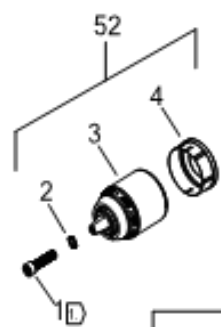

DCD1007NT CORDLESS DRILL 1

NOTES:

- ① TORQUE TO 18.0-19.0 Nm (159.3-168.2 IN-LBS .)
- ② TORQUE TO 1.2-1.6 Nm (10-14 IN-LBS .)
HOUSINGS TO BE HELD FIRMLY TOGETHER WHEN DRIVING THESE SCREWS. THESE SCREWS TO BE DRIVEN BEFORE HOUSING SCREWS.
- ③ TORQUE TO 0.6-0.8 Nm (5-7 IN-LBS.)
- ④ TORQUE TO 0.3 ±0.1 Nm (2.7 ±0.9 IN-LBS.)
- ⑤ TORQUE TO 0.9-1.13 Nm (8-10 IN-LBS .)
- ⑥ TORQUE TO 1.85-2.09 Nm (16.4-18.5 IN-LBS .)
- ⑦ TORQUE TO 1.13-1.35 Nm (10-11.95 IN-LBS.)

REFER TO PARTS LIST

- 862
- 861
- 871
- 866
- 51

Parts List DCD1007NT CORDLESS DRILL 1

Item	Part Number	Qty	Part Description	General Description	Other Info	Repair Inst	Markets
1	NA568824	1	SCREW			No	XJ
2	N568902	1	WASHER			No	XJ
3	N765979	1	CHUCK			No	XJ
4	NA412325	1	END CAP			No	XJ
5	NA127592	3	SCREW	M3 X 0.5, T10		No	XJ
6	NA612313	1	SPINDLE SA	SA OUTPUT SPINDLE		No	XJ
7	N165352	2	DETENT			No	XJ
8	NA117275	1	CLUTCH			No	XJ
9	NA068412	2	SPRING			No	XJ
10	NA151270	1	PIN			No	XJ
11	NA473520	1	SPRING	SPRING, RATCHET SEPA		No	XJ
12	NA485646	1	RATCHET			No	XJ
13	NA378595	1	SPRING	SPRING, RETURN		No	XJ
14	NA033307	1	CAM			No	XJ
15	NA029259	1	PCB			No	XJ
16	330019-52	4	SCREW			No	XJ
17	330041-37	1	PIN	PIN, 2 X 11.435		No	XJ
18	NA166102	1	GEARCASE			No	XJ
19	NA418764	1	BEARING BALL			No	XJ
20	N118088	3	SCREW			No	XJ
21	NA381271	1	WASHER			No	XJ
22	NA380722	1	LOCKING RING			No	XJ
23	NA425678	1	ANVIL			No	XJ
24	N862801	1	O RING			No	XJ
25	NA380705	5	PIN			No	XJ
26	N866170	1	GEAR	OUTPUT RING GEAR		No	XJ
27	NA612307	1	GEAR	SA OUPUT STAGE		No	XJ
28	NA612298	1	GEAR SA	SA FIRST STAGE		No	XJ
29	NA612290	1	SWITCH SA			No	XJ
30	NA202421	1	COVER			No	XJ
31	N281559	3	SCREW			No	XJ
32	N920350	1	SHUTTER			No	XJ